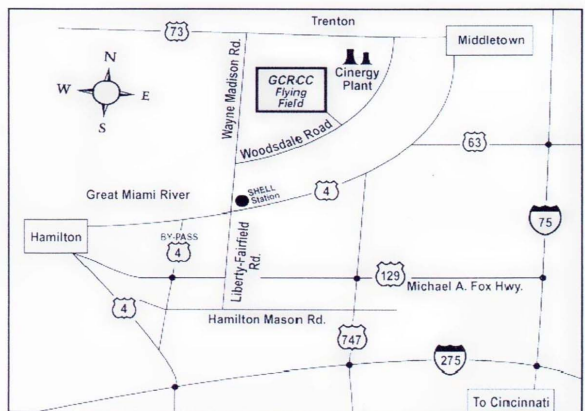

$5.00 Landing Fee

AMA Sanctioned
AMA SAFETY CODE ENFORCE
Safety Inspection Mandatory

- Registration Starts at 9:00am
- Pilots Meeting at 9:15am
- Flying Starts at 9:30am

Concessions Available on Site